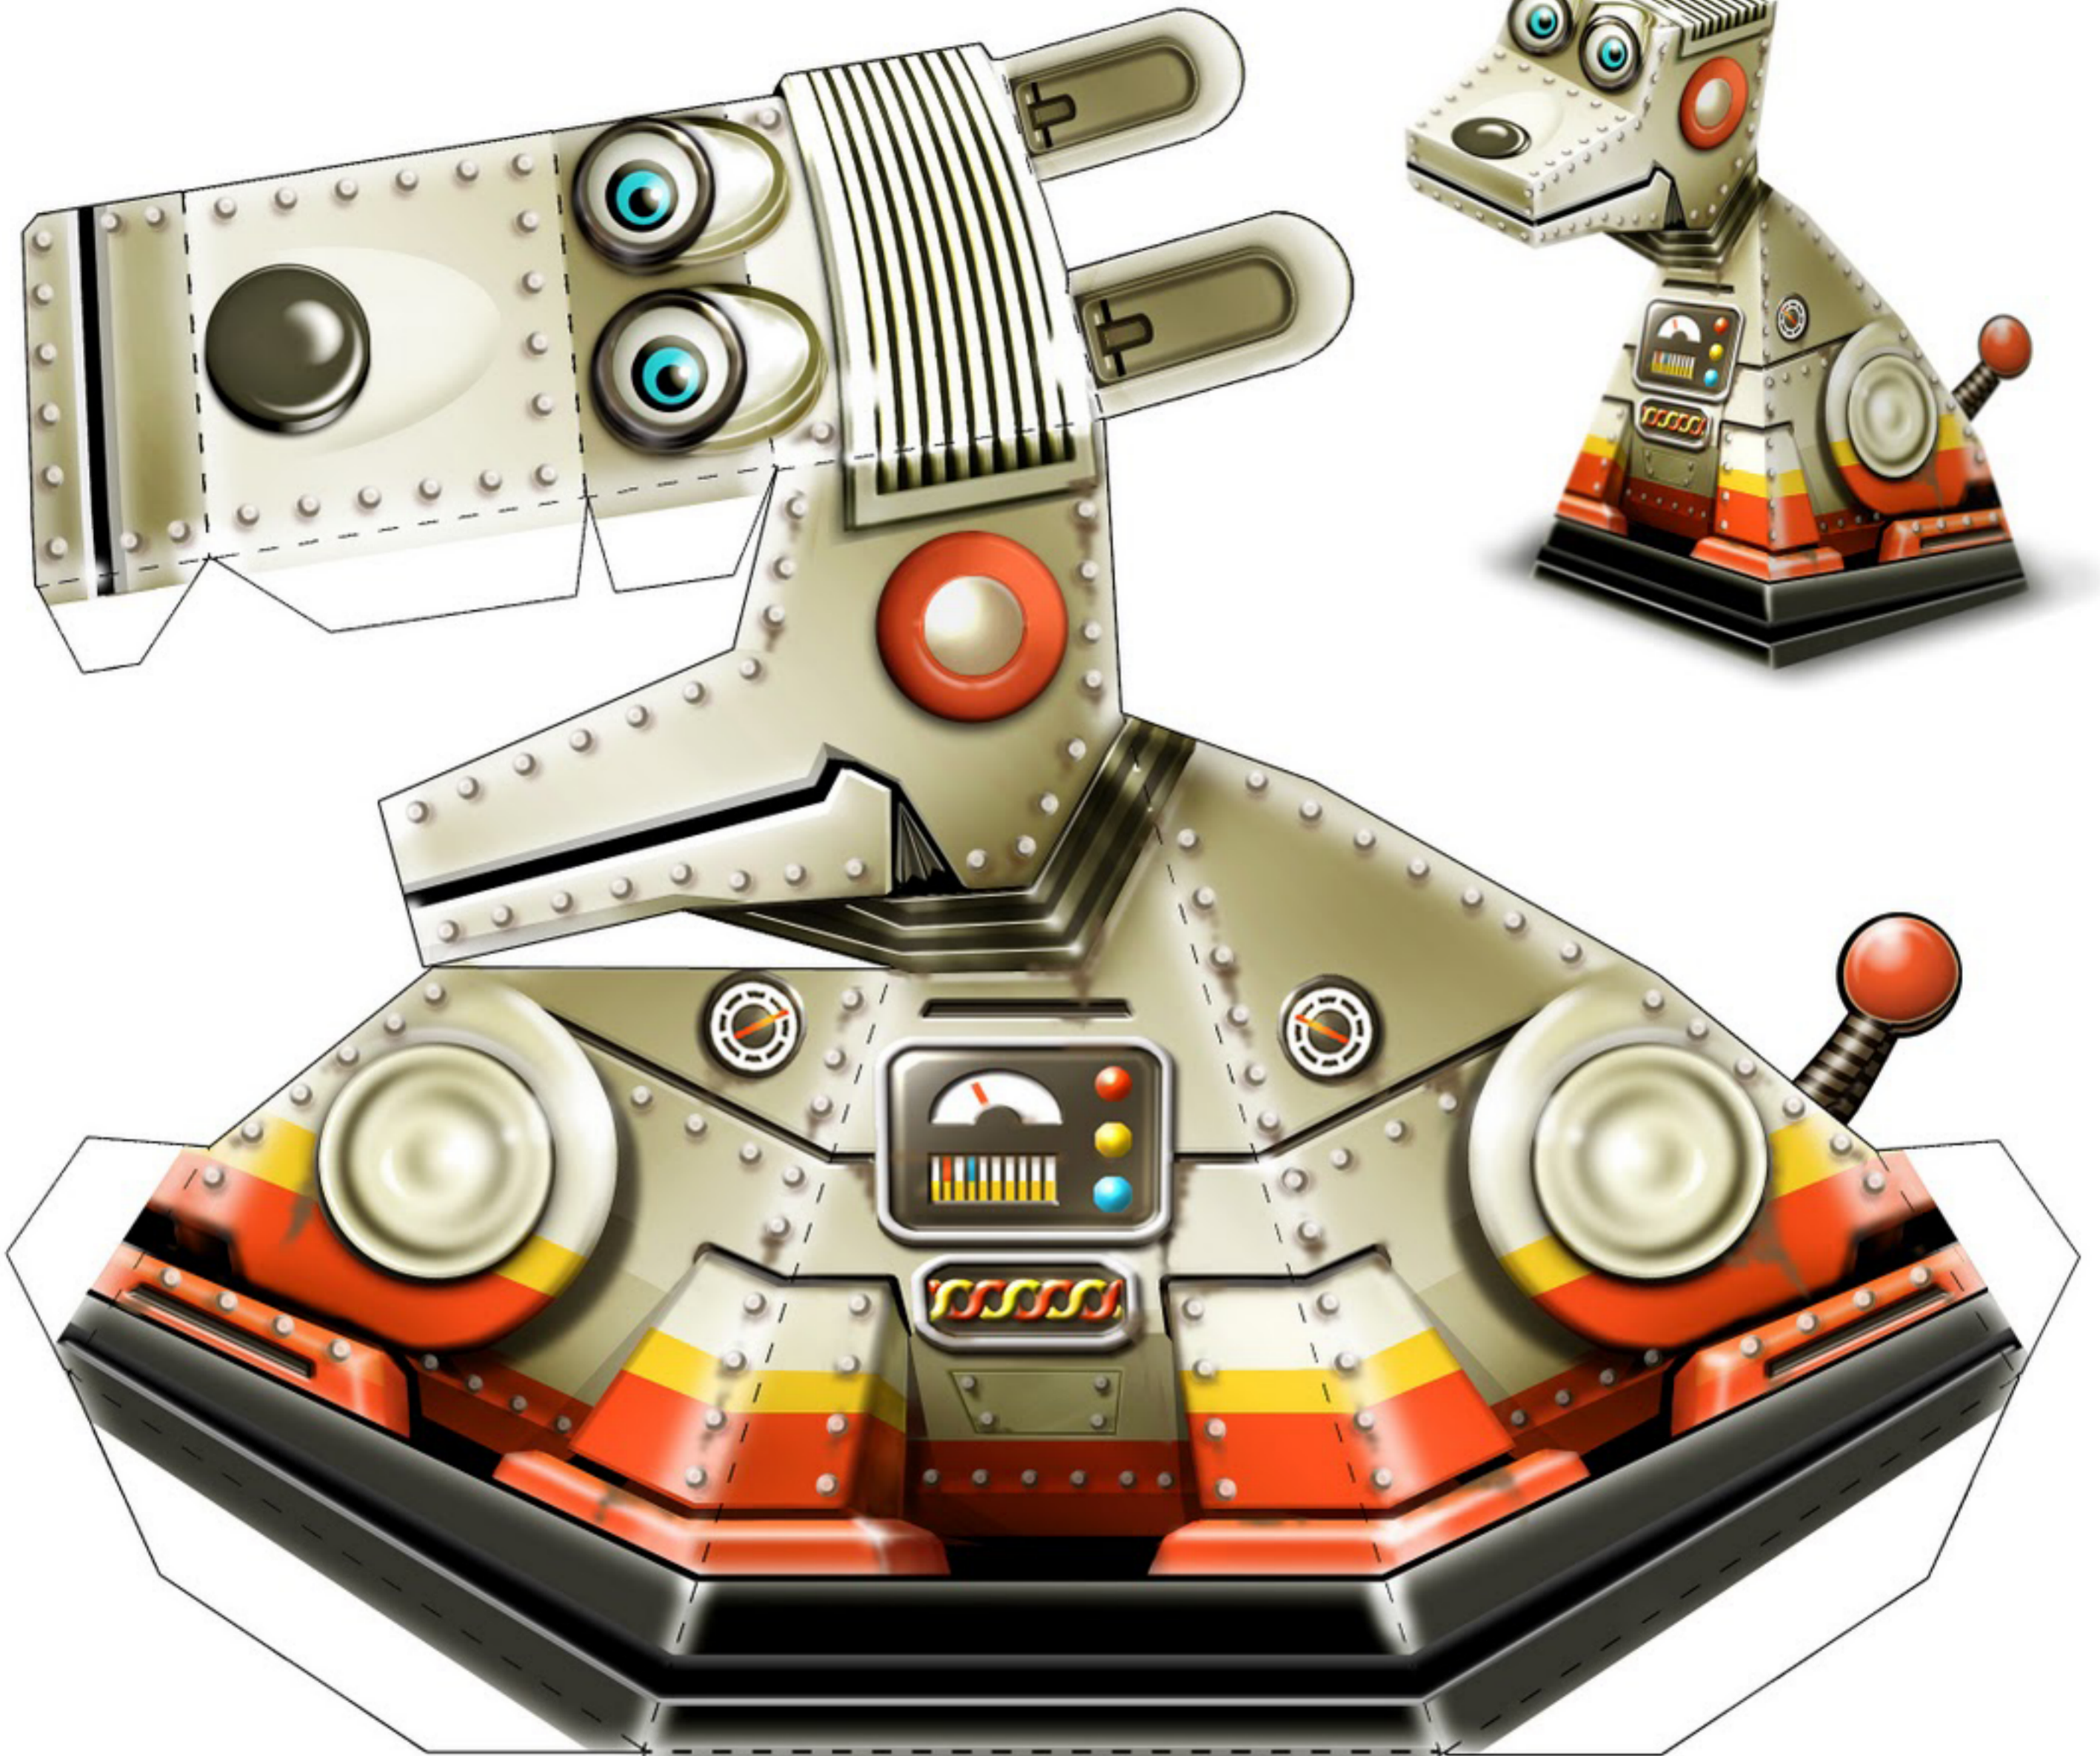

- Cut out, fold, and assemble as illustrated.
- View from one eye look into the eyes of the robot and rock back and foeth. Wow!

**SUPER ROBOT**  
Dog Version!

Designed by: "ByManStudio"  
www.bymanstudio.com  
E-mail : tel5853204@hotmail.com

Cut \_\_\_\_\_  
Fold - - - - -

© 2008 ByManStudio All rights reserved.